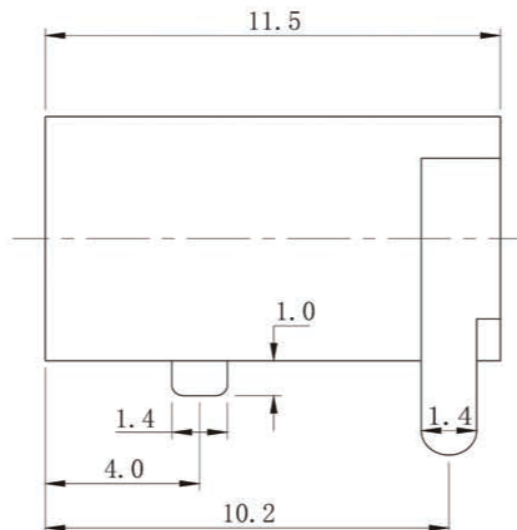

REV	A		
DATB	08/12/24		

P. C. B LAYOUT TOP VIEW

PIN	Φ1.65	Φ2.0	Φ2.5
APPD			

NO	PART	MATERIAL	QTY	REMARKS
7	TERMINAL-3	BRASS-0.4T	2	Tin Plating
6	TERMINAL-2	BRASS-0.4T	2	Tin Plating
5	TERMINAL-1	BRASS-0.5T	2	Tin Plating
4	SOCKET	BRASS-0.4T	4	Tin/Gold Plating
3	UP&DOWN COVER	ABS	2	BLACK
2	WASHER	ABS	4	
1	HOUSING	ABS	1	BLACK

TOLERANCE	
UNDER 1	±0.05
1-10	±0.15
OVER 10	±0.25

深圳市金航标电子有限公司				WWW.BDS666.COM	
KH-DC-044-2.5				0755-83044319	
TITLE:	DC POWER JACK	ITEM NO	DC-044		
DRAWING:	赖积任	08/12/24	SCALE	UNIT	mm
APPROVE:			PROJECTION		