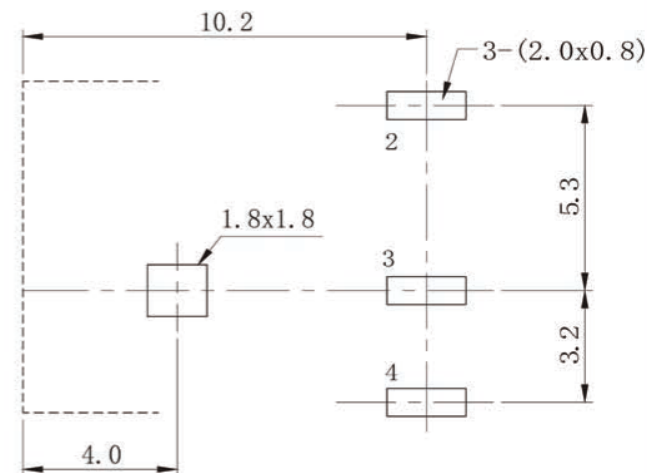

REV	A		
DATB	08/12/24		

P. C. B LAYOUT TOP VIEW

PIN	Φ1.65	Φ2.0	Φ2.5
APPD			

NO	PART	MATERIAL	QTY	REMARKS
7	TERMINAL-3	BRASS-0.4T	2	Tin Plating
6	TERMINAL-2	BRASS-0.4T	2	Tin Plating
5	TERMINAL-1	BRASS-0.5T	2	Tin Plating
4	SOCKET	BRASS-0.4T	4	Tin/Gold Plating
3	UP&DOWN COVER	ABS	2	BLACK
2	WASHER	ABS	4	
1	HOUSING	ABS	1	BLACK

TOLERANCE	
UNDER 1	±0.05
1-10	±0.15
OVER 10	±0.25

深圳市金航标电子有限公司				WWW.BDS666.COM	
KH-DC-044-2.5				0755-83044319	
TITLE:	DC POWER JACK	ITEM NO	DC-044		
DRAWING:	赖积任	08/12/24	SCALE	UNIT	mm
APPROVE:			PROJECTION		