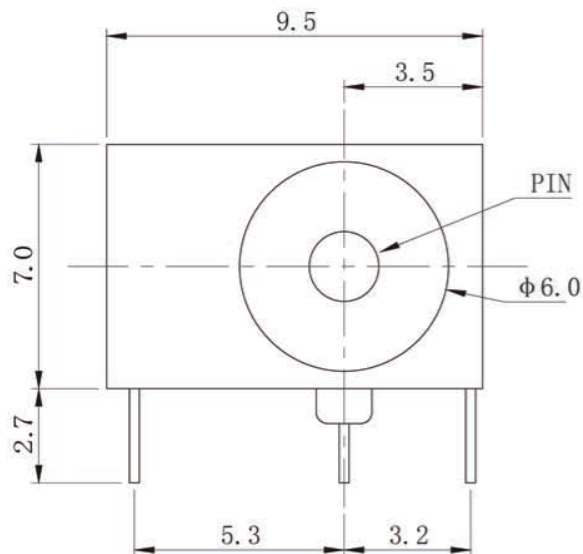

REV	A		
DATB	08/12/24		

P. C. B LAYOUT TOP VIEW

PIN	Φ1.65	Φ2.0	Φ2.5
APPD			

NO	PART	MATERIAL	QTY	REMARKS
7	TERMINAL-3	BRASS-0.4T	2	Tin Plating
6	TERMINAL-2	BRASS-0.4T	2	Tin Plating
5	TERMINAL-1	BRASS-0.5T	2	Tin Plating
4	SOCKET	BRASS-0.4T	4	Tin/Gold Plating
3	UP&DOWN COVER	ABS	2	BLACK
2	WASHER	ABS	4	
1	HOUSING	ABS	1	BLACK

TOLERANCE	
UNDER 1	±0.05
1-10	±0.15
OVER 10	±0.25

深圳市金航标电子有限公司				WWW.BDS666.COM	
KH-DC-044-2.5				0755-83044319	
TITLE:	DC POWER JACK	ITEM NO	DC-044		
DRAWING:	赖积任	08/12/24	SCALE	UNIT	mm
APPROVE:			PROJECTION		